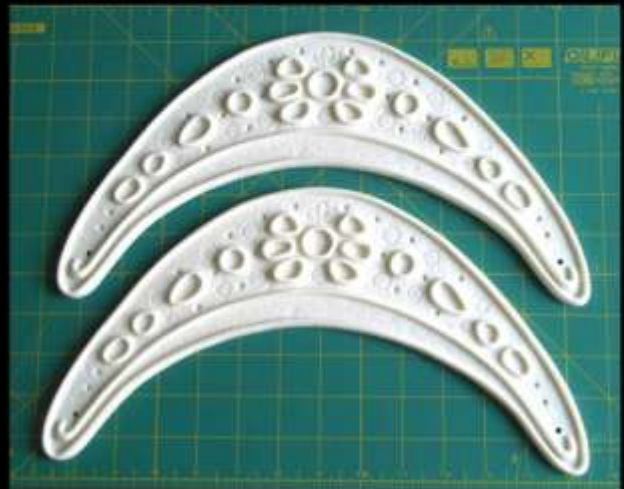

Traid. Gold with red and blue
stains or enamel - and pearls.
x1

Gold with redd and gold enamel or stains
and pearls
x2

(B1)

(F4)

x1 Gold fibulae
x1 Silver fibulae

ALBAN

AN ORDINARY MAN WHO
DID SOMETHING EXTRAORDINARY

MARGARET PLUNKETT

2ND YEAR LIVE PROJECT

JEWELLERY CONSTRUCTION PROCESS

POLYESTER RESIN CASTS WITH BRASS AND ALUMINIUM FILLER POWDER

BROOCH SCULPTS AND SILICONE RUBBER BLOCK MOULDS

FASTCAST TIARA HEATED AND CURVED TO SHAPE, WITH A GOLD SPRAY PAINT FINISH