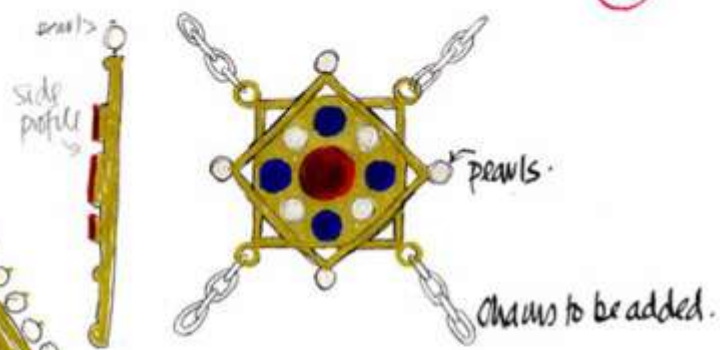

Traid. Gold with red and blue
stains or enamel - and pearls.
x1

Gold with redd and gold enamel or stains
and pearls
x2

(B1)

(F4)

x1 Gold fibulae
x1 Silver fibulae

ALBAN

AN ORDINARY MAN WHO
DID SOMETHING EXTRAORDINARY

MARGARET PLUNKETT

2ND YEAR LIVE PROJECT

JEWELLERY CONSTRUCTION PROCESS

POLYESTER RESIN CASTS WITH BRASS AND ALUMINIUM FILLER POWDER

BROOCH SCULPTS AND SILICONE RUBBER BLOCK MOULDS

FASTCAST TIARA HEATED AND CURVED TO SHAPE, WITH A GOLD SPRAY PAINT FINISH